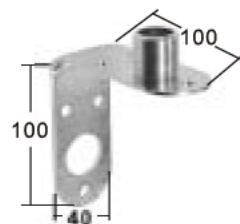

ITEM NO. Thread Weight

009870 1"-14 225g

ECONOMY RAIL MOUNT stamped **AISI 304**

With nylon mounting brackets which fit 7/8" or 1" rails can also be mounted on flat surface.

ITEM NO. Thread Weight

009835 1"-14 110g

NYLON DECK MOUNT

Designed for GPS antennas

ITEM NO. Base High Thread Weight

071817 2-3/4"(7cm) 1-1/2"(3.8cm) 1"-14 26g

90° RAIL MOUNT stamped **AISI 304**

brackets which fit 22mm (7/8") or 25mm (1")

ITEM NO. Thread

009982 1"-14

90° ANTENNA MOUNT stamped **AISI 304**

for TV, VHF, Ioran and GPS antennas

ITEM NO. Thread Weight

009933 1"-14 160g

HOOK stamped **AISI 304**

ITEM NO. D mm W mm H mm Weight

003123 25 15 50 17g