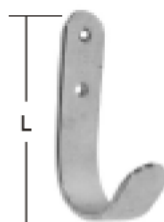

ITEM NO. Thread Weight

009870 1"-14 225g

ECONOMY RAIL MOUNT stamped **AISI 304**

With nylon mounting brackets which fit 7/8" or 1" rails can also be mounted on flat surface.

ITEM NO. Thread Weight

009835 1"-14 110g

NYLON DECK MOUNT

Designed for GPS antennas

ITEM NO. Base High Thread Weight

071817 2-3/4"(7cm) 1-1/2"(3.8cm) 1"-14 26g

90° RAIL MOUNT stamped **AISI 304**

brackets which fit 22mm (7/8") or 25mm (1")

ITEM NO. Thread

009982 1"-14

90° ANTENNA MOUNT stamped **AISI 304**

for TV, VHF, Ioran and GPS antennas

ITEM NO. Thread Weight

009933 1"-14 160g

HOOK stamped **AISI 304**

ITEM NO. D mm W mm H mm Weight

003123 25 15 50 17g

ANTENNA HOOK stamped **AISI 304**

Support large and small antennas when in the lowered.

ITEM NO. L Weight

005918 4"(100mm) 91g