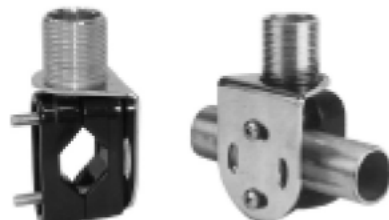

ITEM Numbe	Base thread	Weight/g
009682	1"-14"	890

TUBE BASE ANTENNA MOUNT AISI 316
Creat out of 1" stainless tubing with this base inside diameter slips over 1" tubing and locks in place with set screws. 1"x14 thread top fits standard antana mounts.

ITEM NO.	Thread	Weight
009886	1"-14	90g

Chapter 14 Hawse, Antenna Mounts, Cable Outlets, and Mast Mounting

STAINLESS STEEL PEDESTAL MOUNT **AISI 316**

for TV, VHF Ioran and GPS antennas

4" (10cm) high with circular base.

ITEM NO. Thread Weight

009870 1"-14 225g

ECONOMY RAIL MOUNT stamped **AISI 304**

With nylon mounting brackets which fit 7/8" or 1" rails can also be mounted on flat surface.

ITEM NO. Thread Weight

009835 1"-14 110g

NYLON DECK MOUNT

Designed for GPS antennas

ITEM NO. Base High Thread Weight

071817 2-3/4"(7cm) 1-1/2"(3.8cm) 1"-14 26g

90° RAIL MOUNT stamped **AISI 304**

brackets which fit 22mm (7/8") or 25mm (1")

ITEM NO. Thread