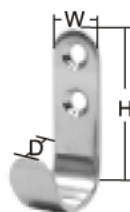

ITEM NO. Thread Weight

009870 1"-14 225g

ECONOMY RAIL MOUNT stamped **AISI 304**

With nylon mounting brackets which fit 7/8" or 1" rails can also be mounted on flat surface.

ITEM NO. Thread Weight

009835 1"-14 110g

NYLON DECK MOUNT

Designed for GPS antennas

ITEM NO. Base High Thread Weight

071817 2-3/4"(7cm) 1-1/2"(3.8cm) 1"-14 26g

90° RAIL MOUNT stamped **AISI 304**

brackets which fit 22mm (7/8") or 25mm (1")

ITEM NO. Thread

009982 1"-14

90° ANTENNA MOUNT stamped **AISI 304**

for TV, VHF, Ioran and GPS antennas

ITEM NO. Thread Weight

009933 1"-14 160g

HOOK stamped **AISI 304**

ITEM NO. D mm W mm H mm Weight

003123 25 15 50 17g

ANTENNA HOOK stamped **AISI 304**

Support large and small antennas when in the lowered.

ITEM NO. L Weight

005918 4"(100mm) 91g